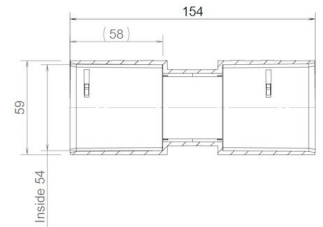

General information

Hybalans+ Connection 132x52

Specifications

Article number	400480440
Product category	Connection piece
Material	PP
Colour	RAL-5015
Weight (kg)	0,17

Dimensions

Dimensions (l x w x h mm)	154 x 139 x 59
Connection diameter flexible (mm)	132x52

Application Insights

Intended use	Air
Supply / Extract	Supply/Extract
Temperature range (°C)	-25 / +80

Technical Specifications

Maximum air flow (m ³ /h)	45
ζ extract	0,59
ζ supply	0,59
Air Tightness Class	2
R-value (m ² K/W)	0
Other specifications	-