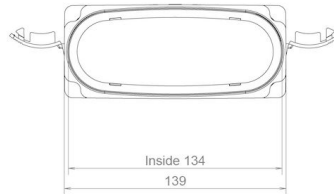

General information

Hybalans+ Connection 132x52

Specifications

Article number	400480440
Product category	Connection piece
Material	PP
Colour	RAL-5015
Weight (kg)	0,17

Dimensions

Dimensions (l x w x h mm)	154 x 139 x 59
Connection diameter flexible (mm)	132x52

Application Insights

Intended use	Air
Supply / Extract	Supply/Extract
Temperature range (°C)	-25 / +80

Technical Specifications

Maximum air flow (m ³ /h)	45
ζ extract	0,59
ζ supply	0,59
Air Tightness Class	2
R-value (m ² K/W)	0
Other specifications	-